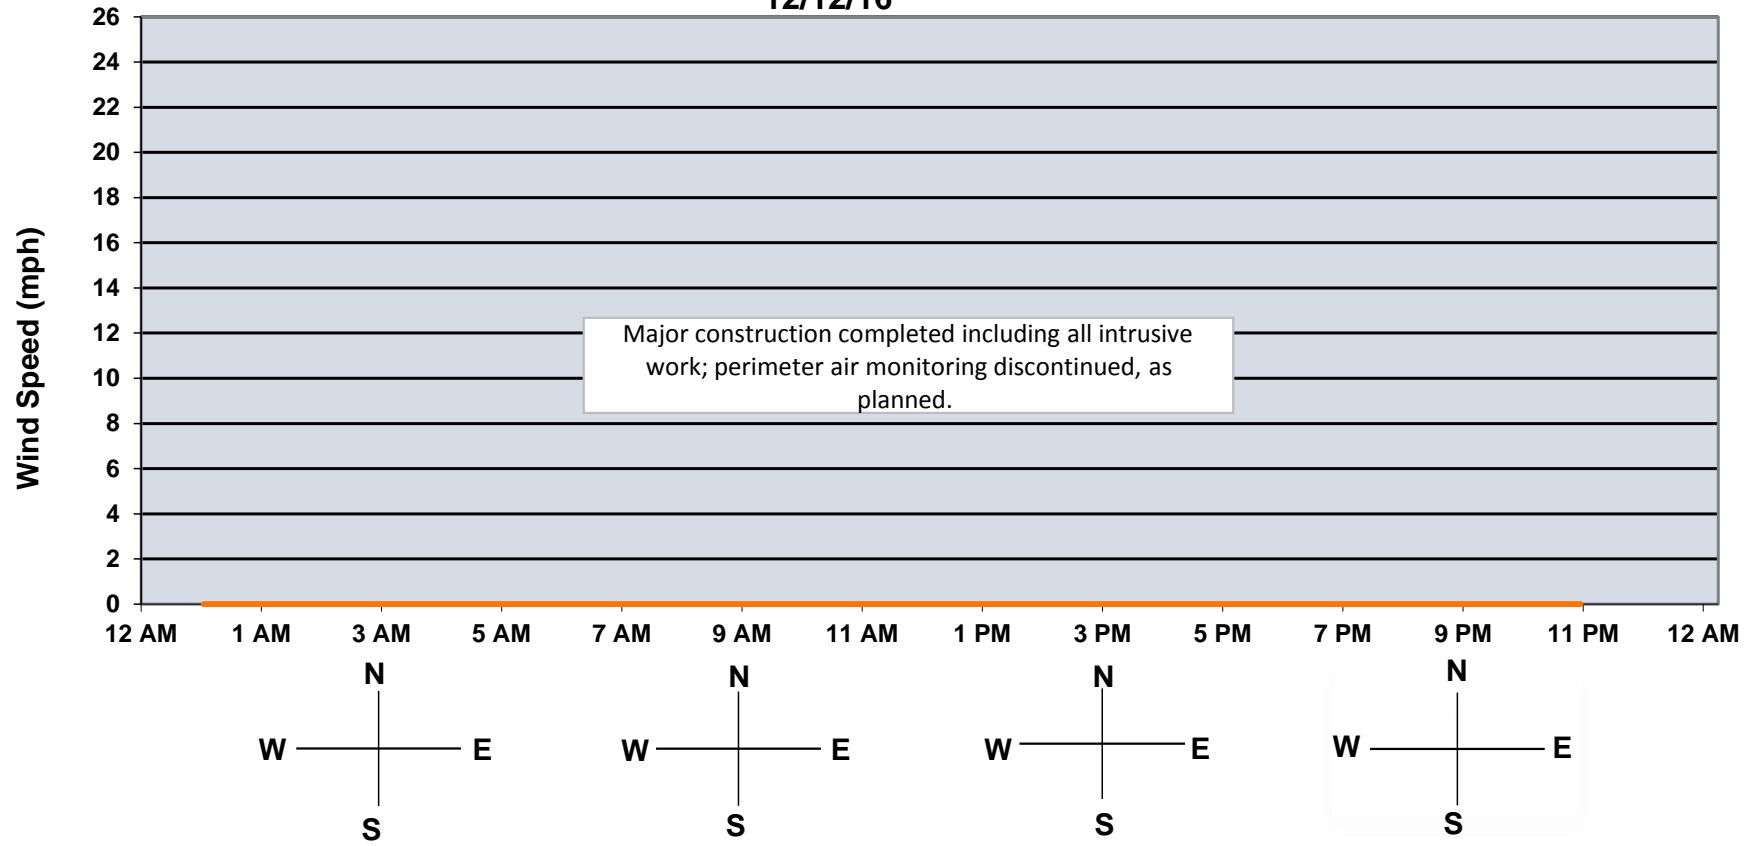

Kellogg Properties Site Remediation Wind Speed and Direction 12/12/16

Wind Direction