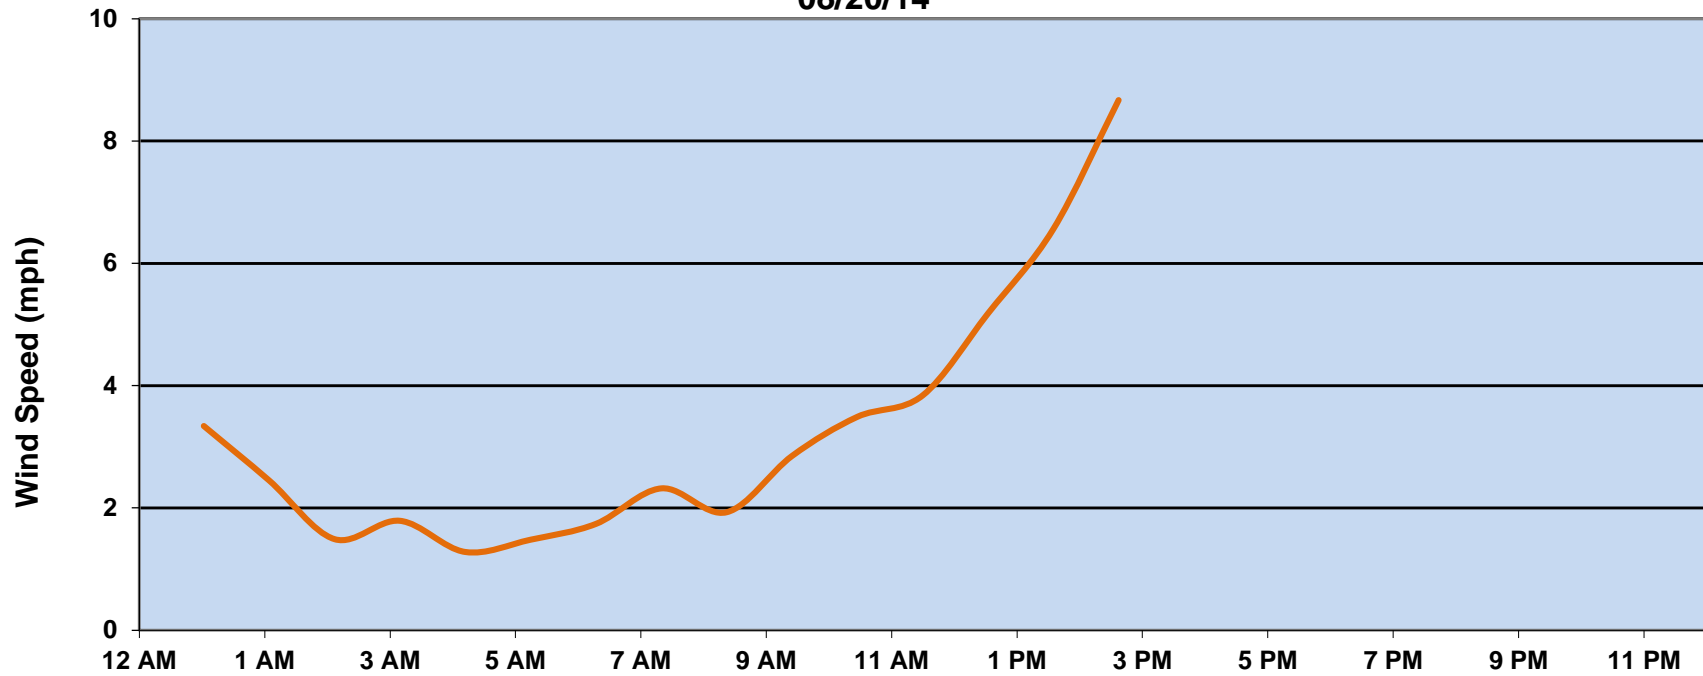

Jersey City Properties Site Remediation Wind Speed and Direction 08/20/14

Wind Direction